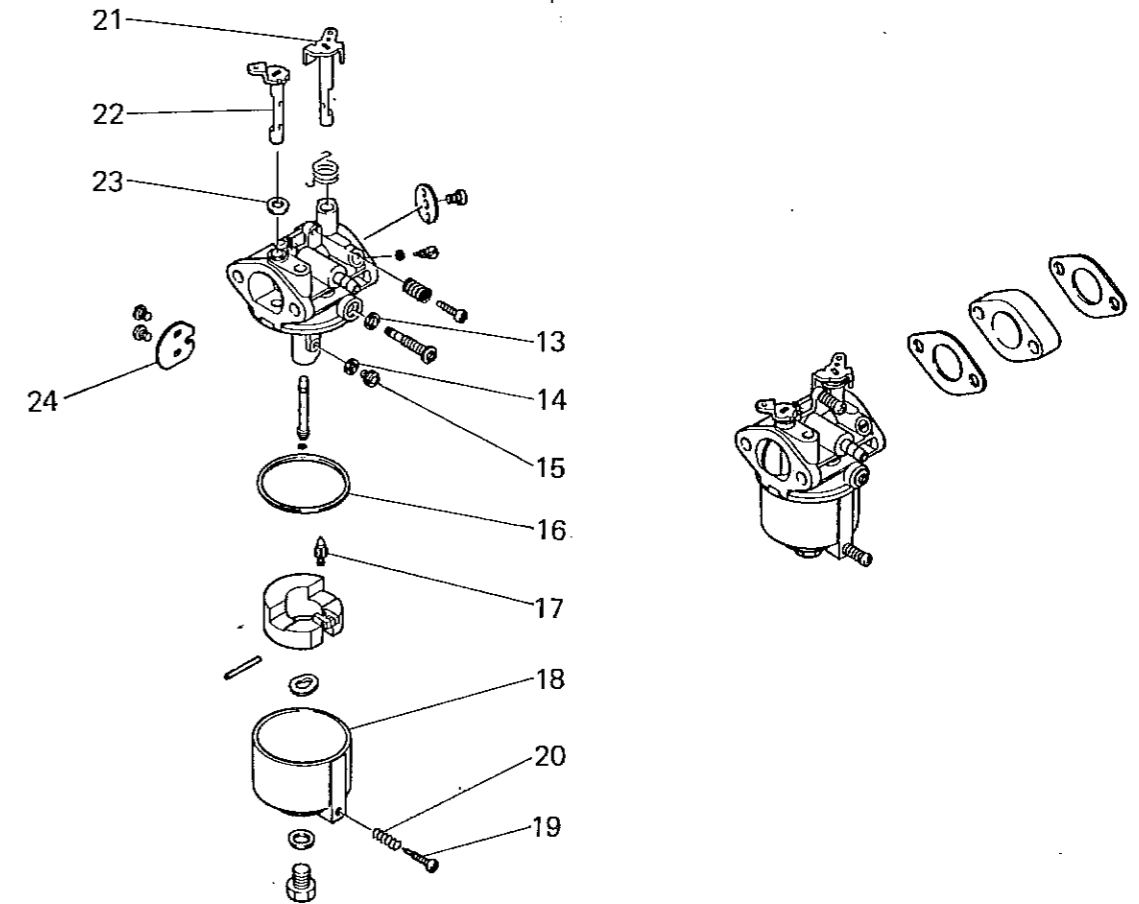

10 CARBURETOR SYSTEM

No.	Parts No.	Parts Name	No. Req'd	Remarks	Price
13	FC02116XX167	GASKET	1		
14	FC02116XX177	GASKET	1		
15	FC04781XX068	JET, MAIN	1		
16	FC02068XX264	GASKET	1		
17	FC02057XX049	VALVE	1		
18	FC06004XX534	CHAMBER, FLOAT	1	INCL. NO. 19, 20	
19	FC02035XX014	SCREW	1		
20	FC02175XX002	SPRING	1		
21	FC03016XX575	SHAFT, THROTTLE	1		
22	FC03015XX337	SHAFT, CHOKE	1		
23	FC02084XX084	CAP	1		
24	FC02013XX253	VALVE, CHOKE	1