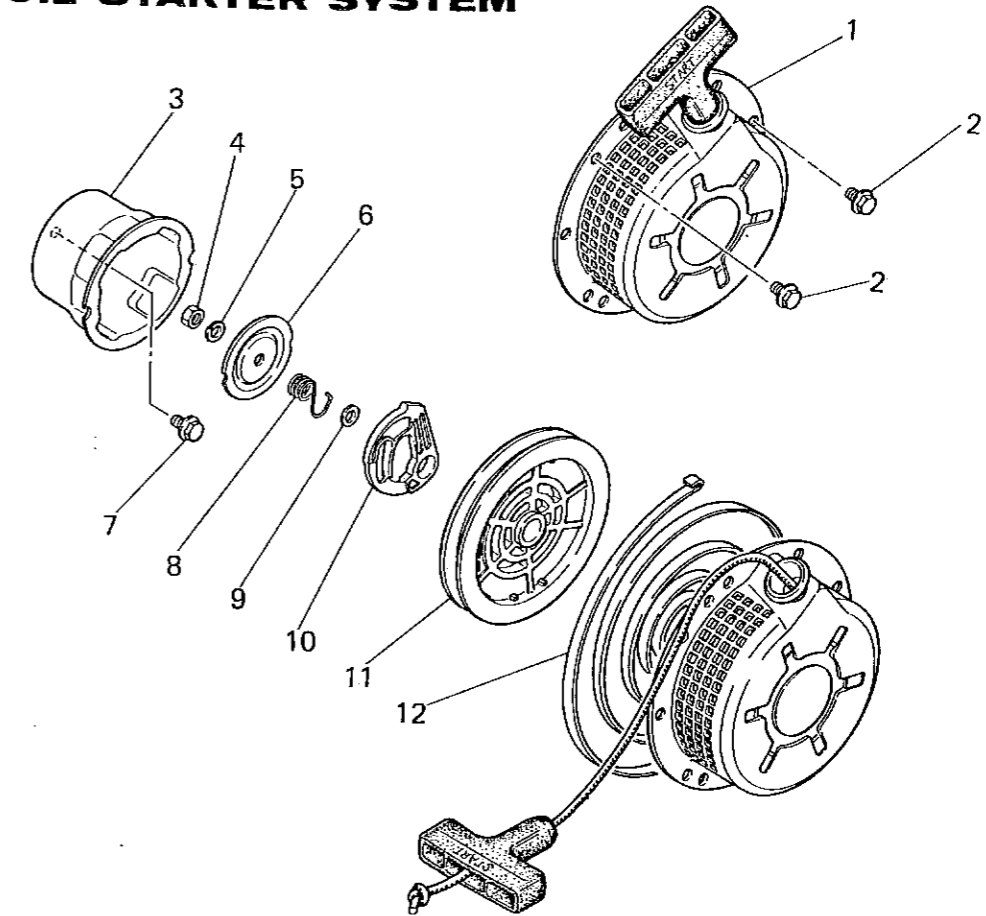

13 RECOIL STARTER SYSTEM

No.	Parts No.	Parts Name	No. Req'd	Remarks	Price
1	FA25148J	RECOIL STARTER	1	INCL. NO. 3-6, 8-14	
2	B800A06X008	BOLT, FLANGE	3		
3	FA25163	PULLEY, STARTER	1		
4	FA25158XX009	NUT	1		
5	FA25158XX008	WASHER, SPG	1		
6	FA25158XX007	PLATE, FRICTION	1		
7	B800A06X012	BOLT, FLANGE	1		
8	FA25158XX005	SPRING, FRICTION	1		
9	FA25158XX006	WASHER, THRUST	1		
10	FA25158XX003	RATCHET	1		
11	FA25158XX002	REEL	1		
12	FA25158XX004	SPRING, SPIRAL	1