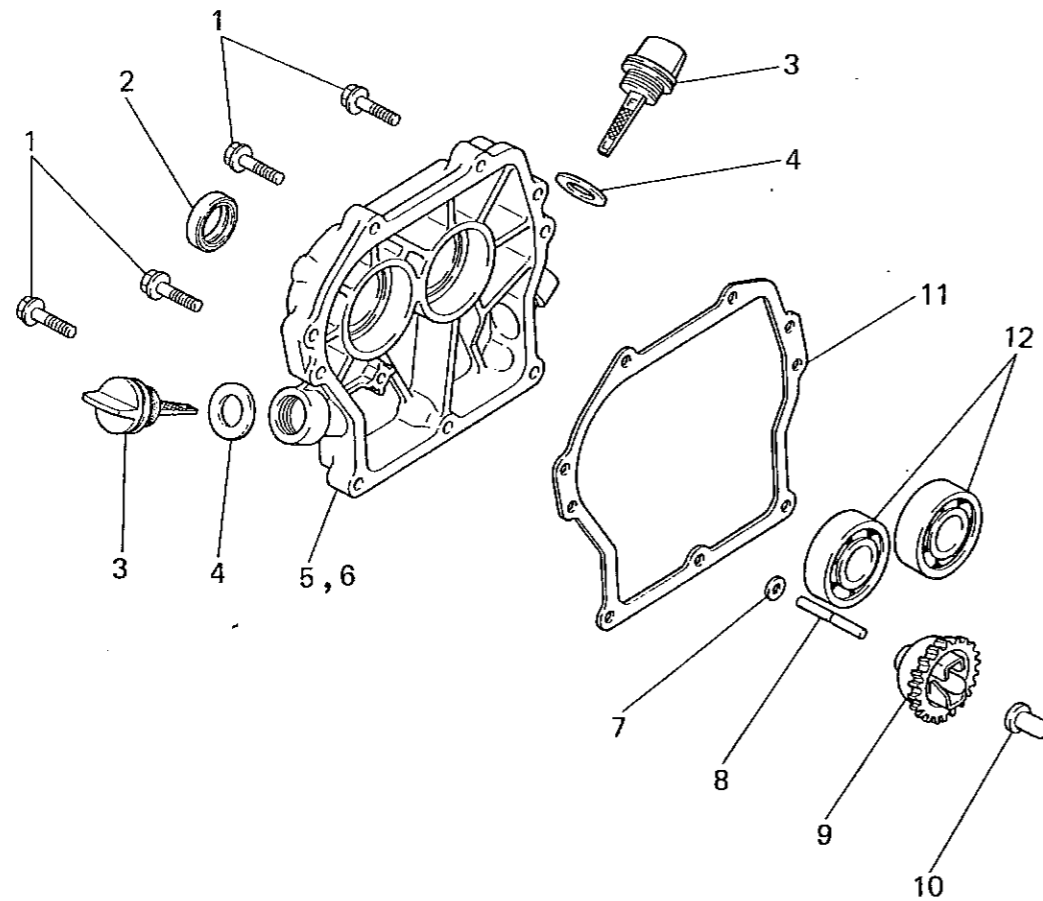

6 CRANKCASE COVER SYSTEM

No.	Parts No.	Parts Name	No. Req'd	Remarks	Price
1	B800B06X025	BOLT, FLANGE	7		
2	FR41845	OIL SEAL	1		
3	FA28302A	GAUGE, OIL	2	INCL. NO. 4	
4	FA28302XX002	GASKET	2		
5	FA25138AA	COVER, CRANKCASE	1	FOR BMF	
6	FA25138FB	COVER, CRANKCASE	1	FOR BMD	
7	W200H06	WASHER	1		
8	FA25062	SHAFT, GOV	1		
9	FA25063A	GOVERNOR GEAR ASSY	1	INCL. NO. 10	
10	FA25063XX002	SLIDER, GOV	1		
11	FA25065XX001	GASKET, CRANKCASE	1		
12	FN15746	BEARING, BALL	2	#6204