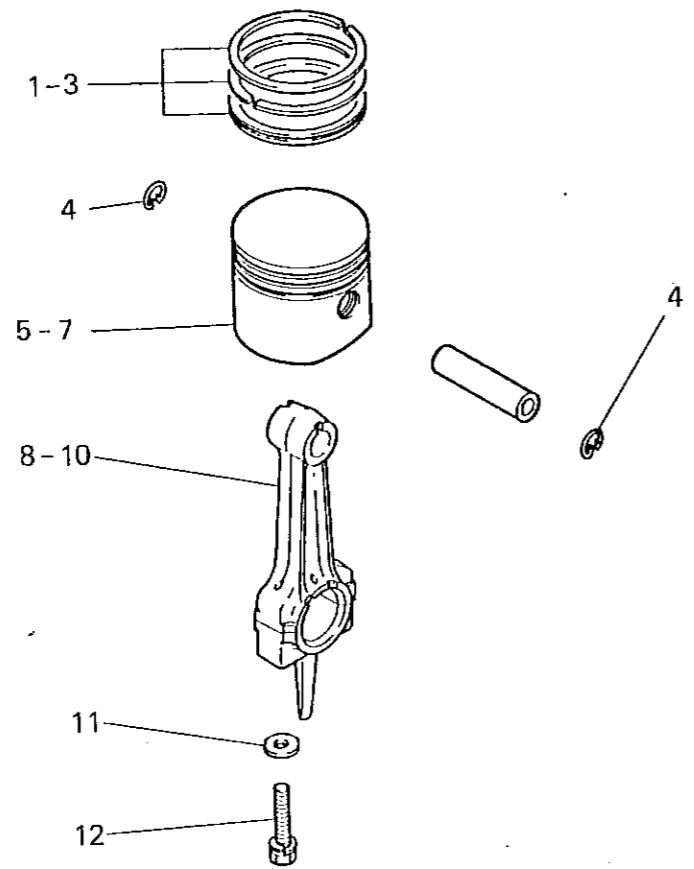

5 PISTON & CONNECTING ROD SYSTEM

No.	Parts No.	Parts Name	No. Req'd	Remarks	Price
1	FA25039	PISTON RING SET	1	STD	
2	FA25039A	PISTON RING SET	1	OS 0.25	
3	FA25039B	PISTON RING SET	1	OS 0.50	
4	FR41803B	CLIP,PISTON PIN	2		
5	FR42149A	PISTON SET	1	STD INCL.NO.13	
6	FA25449A	PISTON	1	OS 0.25	
7	FA25449B	PISTON	1	OS 0.50	
8	FA25028	CONNECTING ROD ASSY	1	STD INCL.NO.11,12	
9	FR15871A	CONNECTING ROD ASSY	1	US0.25 INCL.NO.11,12	
10	FR15871B	CONNECTING ROD ASSY	1	US0.50 INCL.NO.11,12	
11	ZZ70014XX006	WASHER	2		
12	ZZ70016XX035	BOLT&WASHER	2