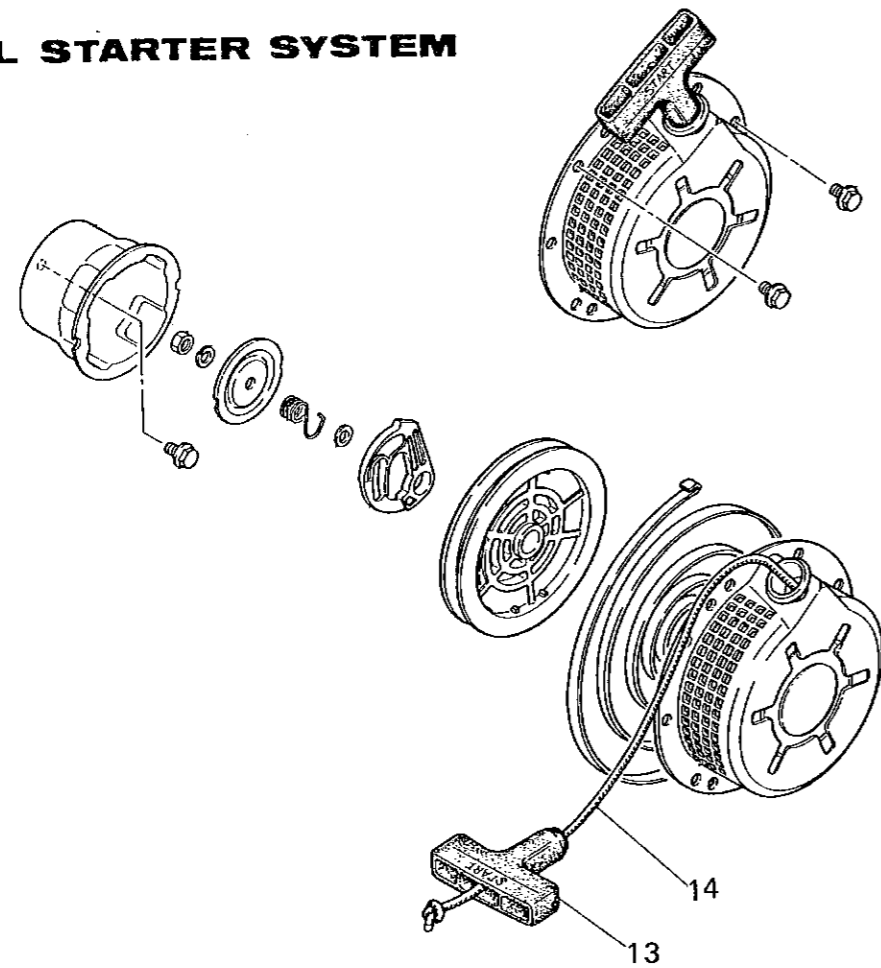

13 RECOIL STARTER SYSTEM

No.	Parts No.	Parts Name	No. Req'd	Remarks	Price
13	FA25158XX012	KNOB, STARTER	1		
14	FA25158XX011	ROPE, STARTER	1