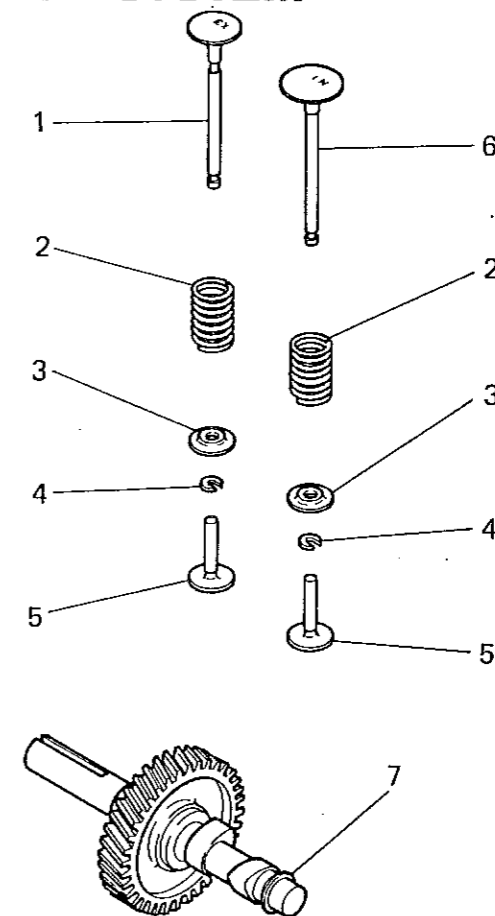

# I CYLINDER BLOCK SYSTEM

No.	Parts No.	Parts Name	No. Req'd	Remarks	Price
1	KB04017AA	CYLINDER BLOCK	1	INCL.NO.2,5	
2	FR53581	BOLT,STUD	2		
3	FN15746	BEARING,BALL	1	#6204	
4	FA25439	BEARING,BALL	1	#6002	
5	FR41238	PIN,DOWEL	2		
6	FA25166	GASKET,BREATHER	1		
7	FA25422B	BREATHER VALVE ASSY	1		
8	B800A06X012	BOLT,FLANGE	2		
9	FA25433	CLAMP	1		
10	H081D05X008	SCREW&WASHER	1		
11	FN11223	PLUG,DRAIN	2		
12	ZZ70013A	GASKET	2		

### 2 CYLINDER HEAD SYSTEM

No.	Parts No.	Parts Name	No. Req'd	Remarks	Price
1	ZZ70029XX035	BOLT, FLANGE	4		
2	ZZ70029XX050	BOLT, FLANGE	4		
3	FA25130	HEAD, CYLINDER	1		
4	FR56780	CLAMP	1		
5	KC66001AA	GASKET, HEAD	1		

### 3 CRANKSHAFT SYSTEM

No.	Parts No.	Parts Name	No. Req'd	Remarks	Price
1	FA25025	GEAR, CRANKSHAFT	1		
2	FR18544	PIN, DOWEL	1		
3	W430B05X016	KEY, WOODRUFF	1		
4	FA25012LA	CRANKSHAFT	1		
5	FR41230	KEY, SUNK	1		

### 4 VALVE & CAMSHAFT SYSTEM

No.	Parts No.	Parts Name	No. Req'd	Remarks	Price
1	FA25055	VALVE, EXHAUST	1		
2	FR41828	SPRING, VALVE	2		
3	FR41829	RETAINER, VALVE SPG	2		
4	FR53508	COTTER	2		
5	FA25052	TAPPET	2		
6	FA25054	VALVE, INTAKE	1		
7	FA25040	CAMSHAFT ASSY	1		